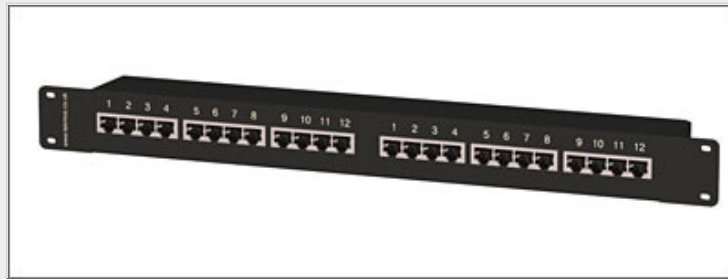

24 Port Shielded RJ45 Xover Through Coupler Panel

Description

This Tekmos Through Coupler Panel provides a means of crossing over RJ45 connections without the need for special cables or switches. The panel consists of a Black Powder Coated 1U high 19" rack mountable Zintec chassis housing 2 PCBs which provide the Xover connections.

RJ45 sockets to the front are in two banks numbered 1 through 12. Corresponding sockets to the rear are not numbered.

Xover Wiring	
RJ45 PIN	RJ45 PIN
1	3
2	6
3	1
6	2
4	5
5	4
7	8
8	7
etc	etc

Part Numbers	Description
TK-UTC45-024-XOC	24 Port RJ45 Xover Through Coupler